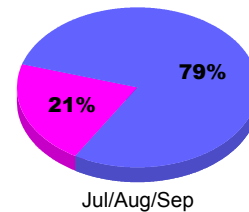

YTD Status Quo Clubs 2012-2013

Status Quo Clubs Compared to Status Quo Members

Legend: Status Quo Clubs (Cyan), Total Status Quo Members (Green)

MEMBERSHIP

Membership Results
2012-2013

Membership
2011-2012

Month	Net Memb Goal	Actual New Memb	Actual Dropped Memb	Gain/Loss of Memb	Gain/Loss of Memb
Jul/Aug/Sep		24	-34	-10	-2
Totals		24	-34	-10	-2

Membership Results 2012-2013

Goal, New, Dropped, Gain/Loss

Legend: Goal (Cyan), Actual (Green), Dropped (Yellow), Gain Loss (Magenta)

Comparison of Membership Gain/Loss

Current Year Compared to the Previous Year

Legend: Current Year (Cyan), Previous Year (Green)

Gender Comparison 2012-2013

Jul/Aug/Sep

Legend: Male (Blue), Female (Magenta)